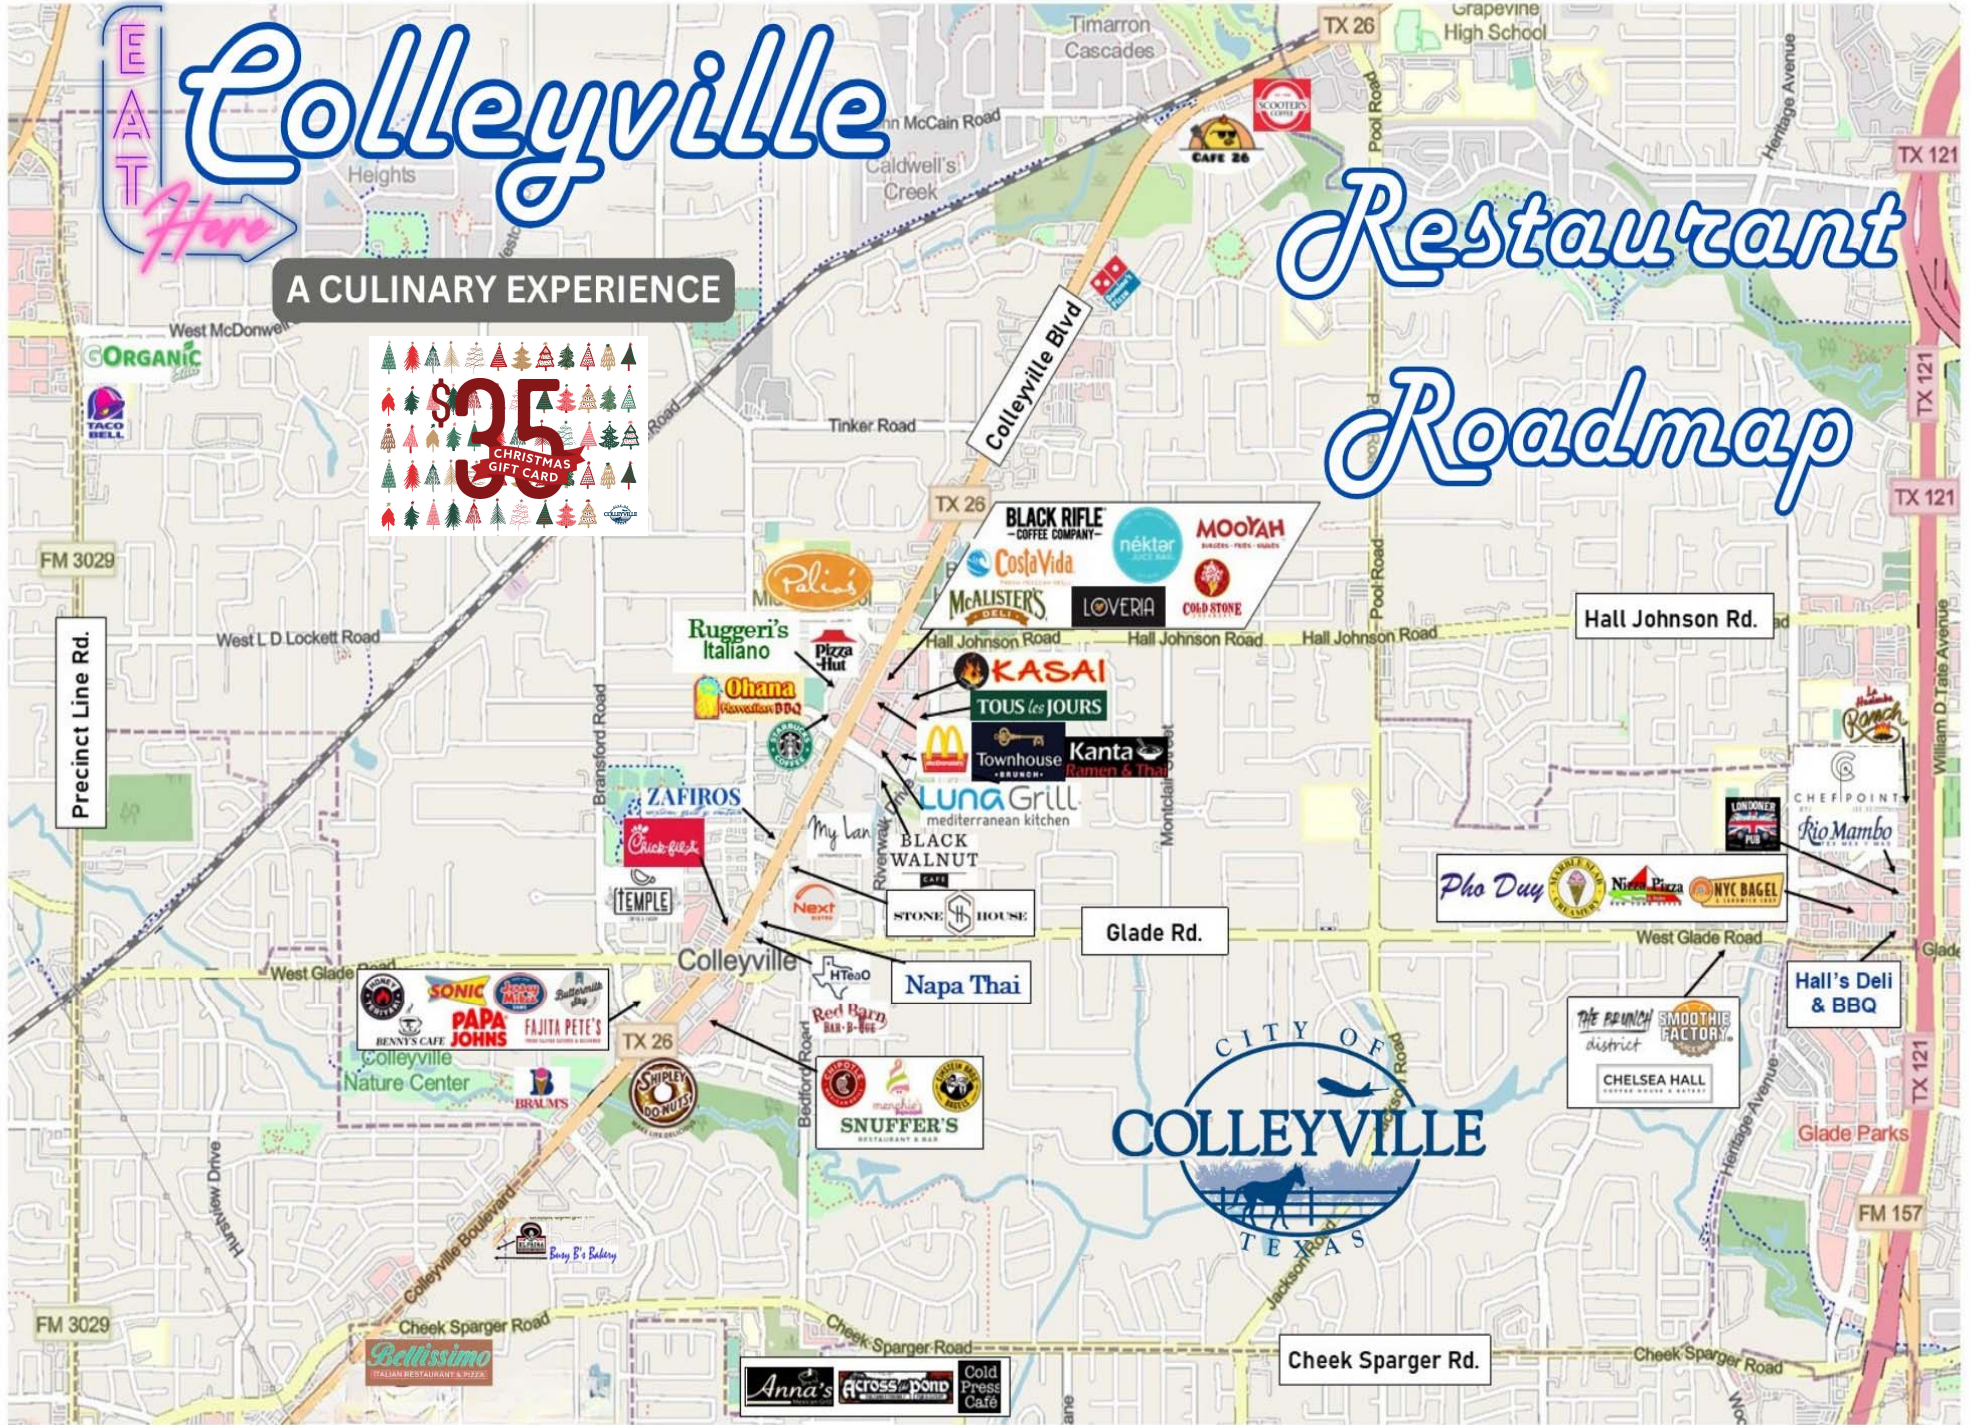

# Restaurant Roadmap

Anna's Mexican Grill Limited	1009 Cheek Sparger Rd	Cheek Sparger West to East
Taco Bell	8170 Precinct Line Rd	Precinct Line Rd
Gorganic Eats	8300 Precinct Line Rd Suite 104	Precinct Line Rd
La Hacienda Ranch	5250 State Highway 121	121 North to South
Chef Point Bar & Restaurant	5220 State Highway 121	121 North to South
Rio Mambo	5150 State Highway 121	121 North to South
The Londoner Pub	5120 State Highway 121	121 North to South
Smoothie Factory	3825 Glade Rd Suite 110	Glade Rd West to East
The Brunch District	3855 Glade Rd Suite 170	Glade Rd West to East
Chelsea Hall	3855 Glade Rd Suite 110	Glade Rd West to East
Nizza Pizza	3930 Glade Rd	Glade Rd West to East
Pho Duy	3930 Glade Rd Suite 126	Glade Rd West to East
NYC Bagel & Sandwich Shop	3930 Glade Rd Suite 100	Glade Rd West to East
Hall's Deli & BBQ	4200 Glade Rd	Glade Rd West to East