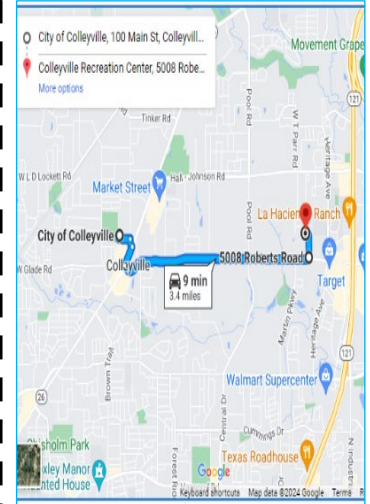

## ***Colleyville Recreation Center***

### **Directions to Annex A from City Hall/Library**

1. Head south on SH26
2. Turn left on Glade Rd.
3. Turn left on Roberts Rd.
4. Annex A is on the left, behind the Colleyville Recreation Center

**Colleyville City Hall and Public Library will no longer be a voting location.**