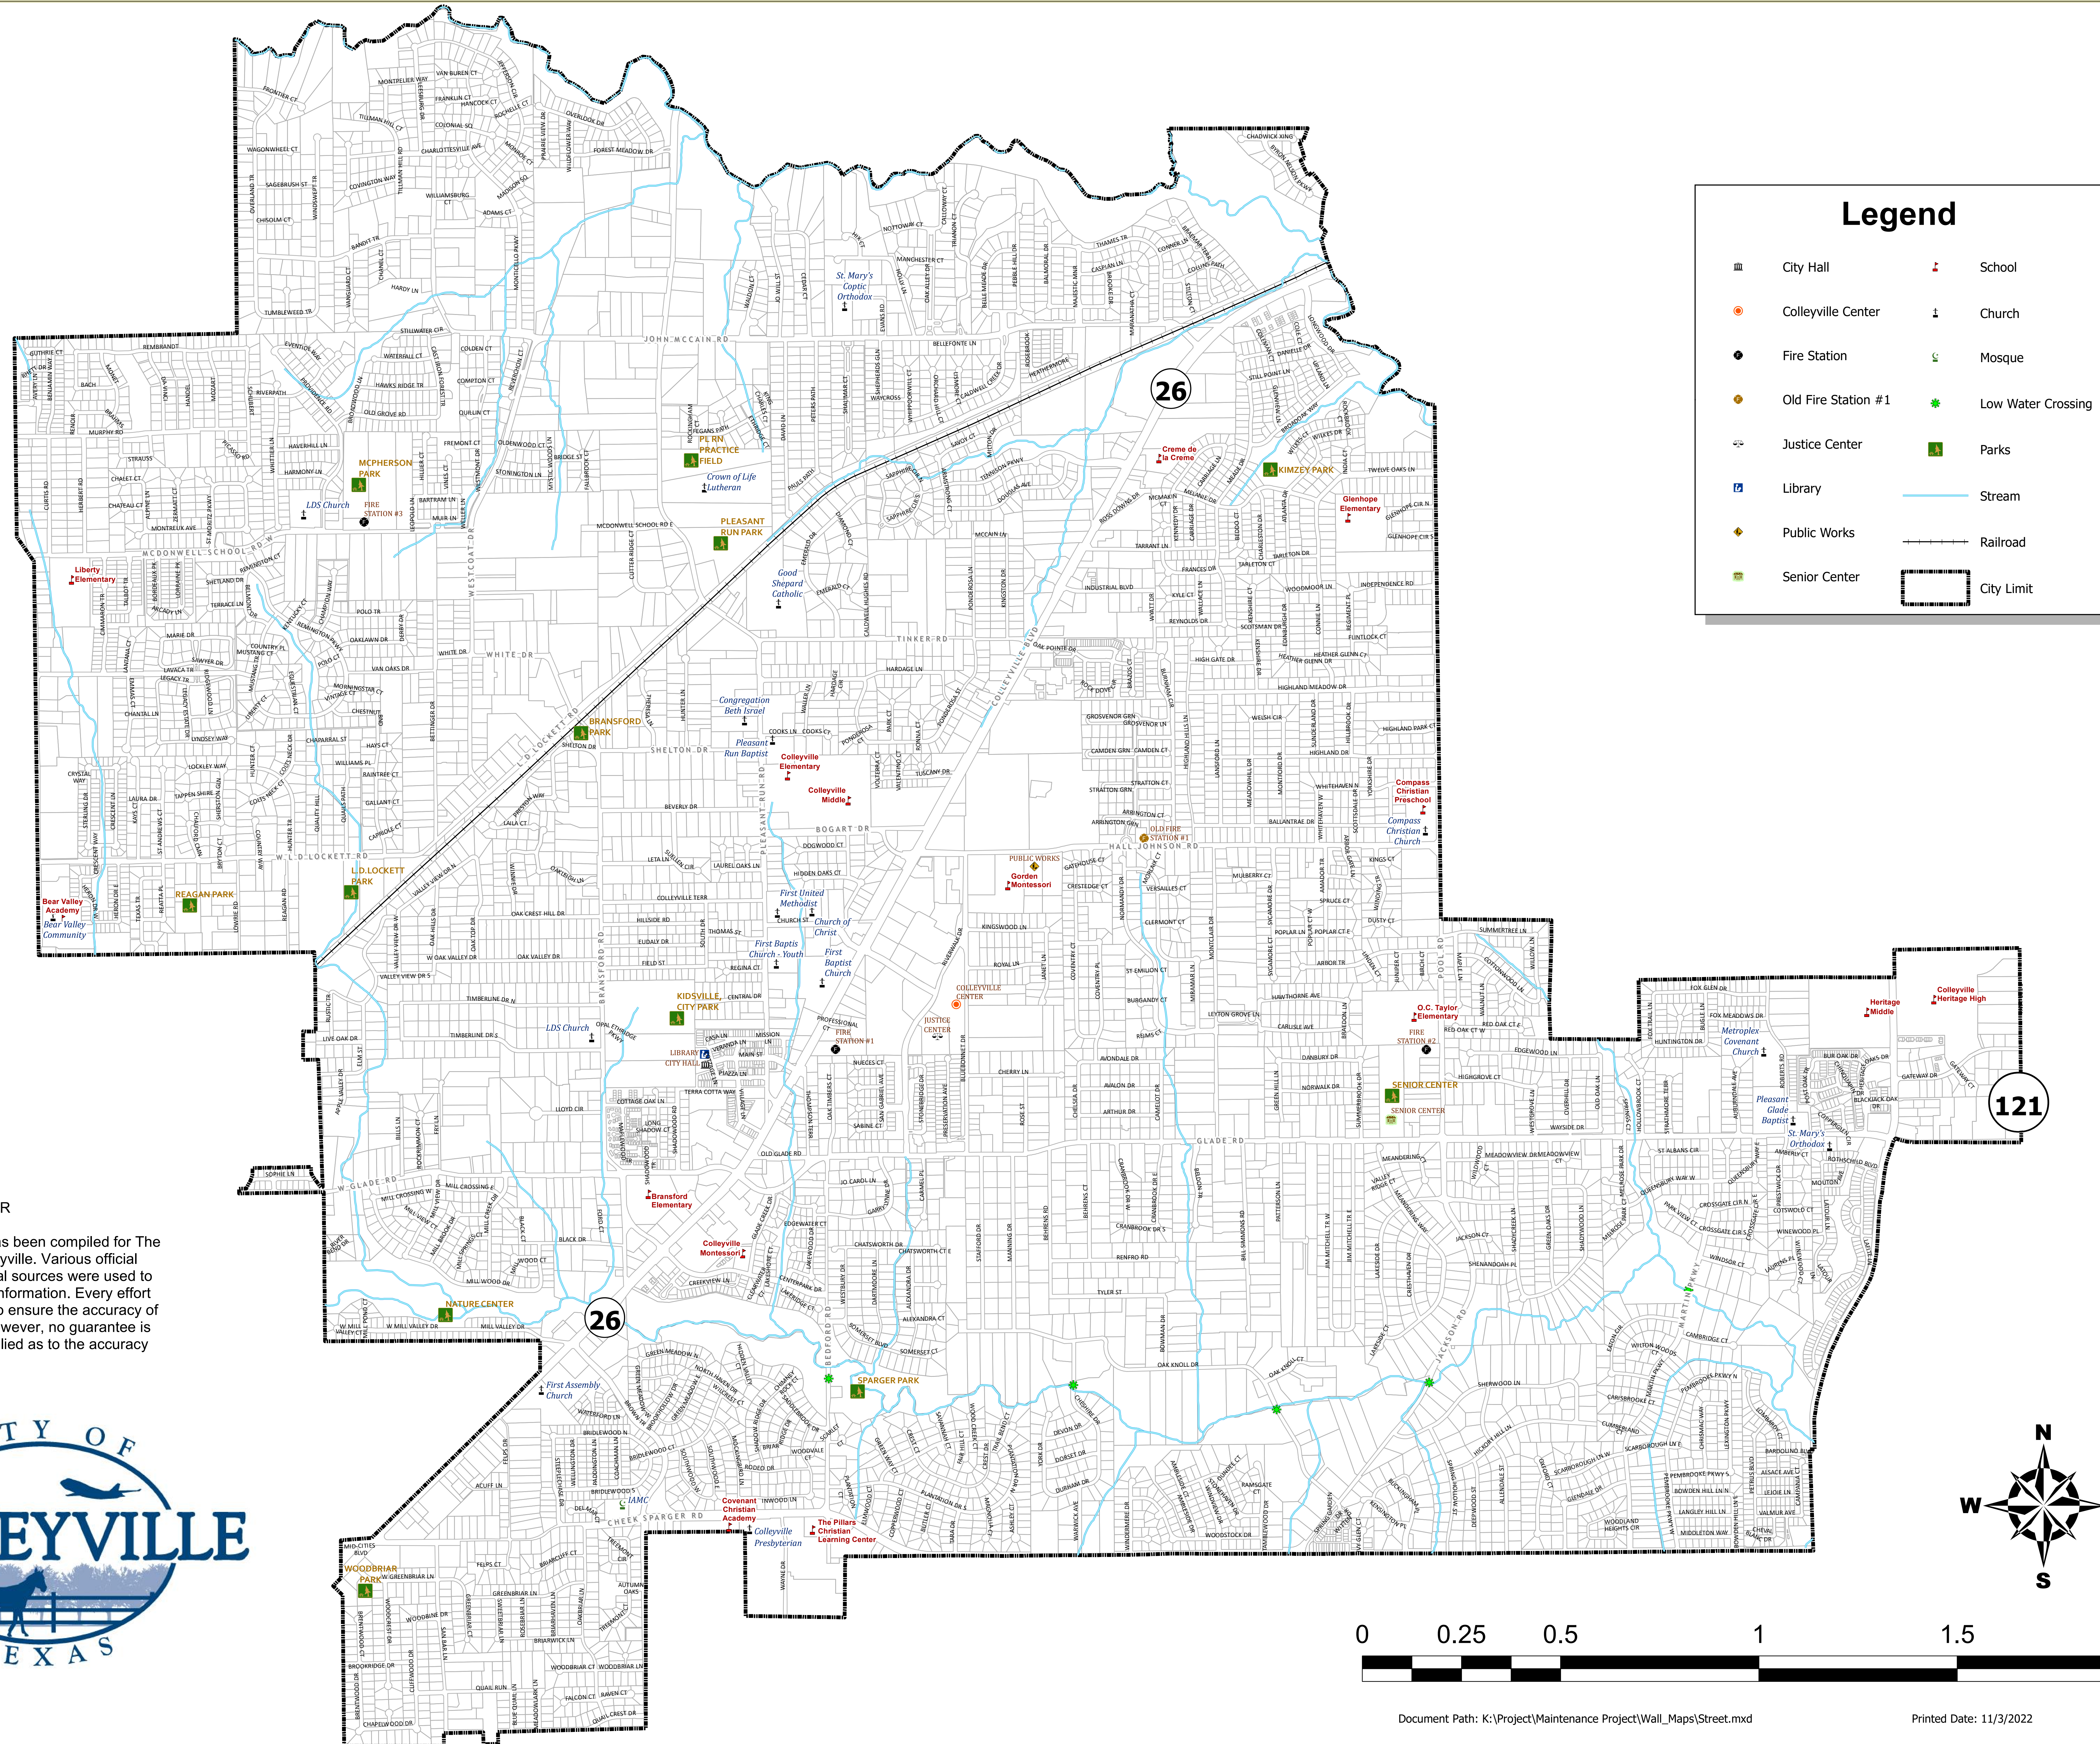

City of Colleyville - Street

Legend

	City Hall		School
	Colleyville Center		Church
	Fire Station		Mosque
	Old Fire Station #1		Low Water Crossing
	Justice Center		Parks
	Library		Stream
	Public Works		Railroad
	Senior Center		City Limit